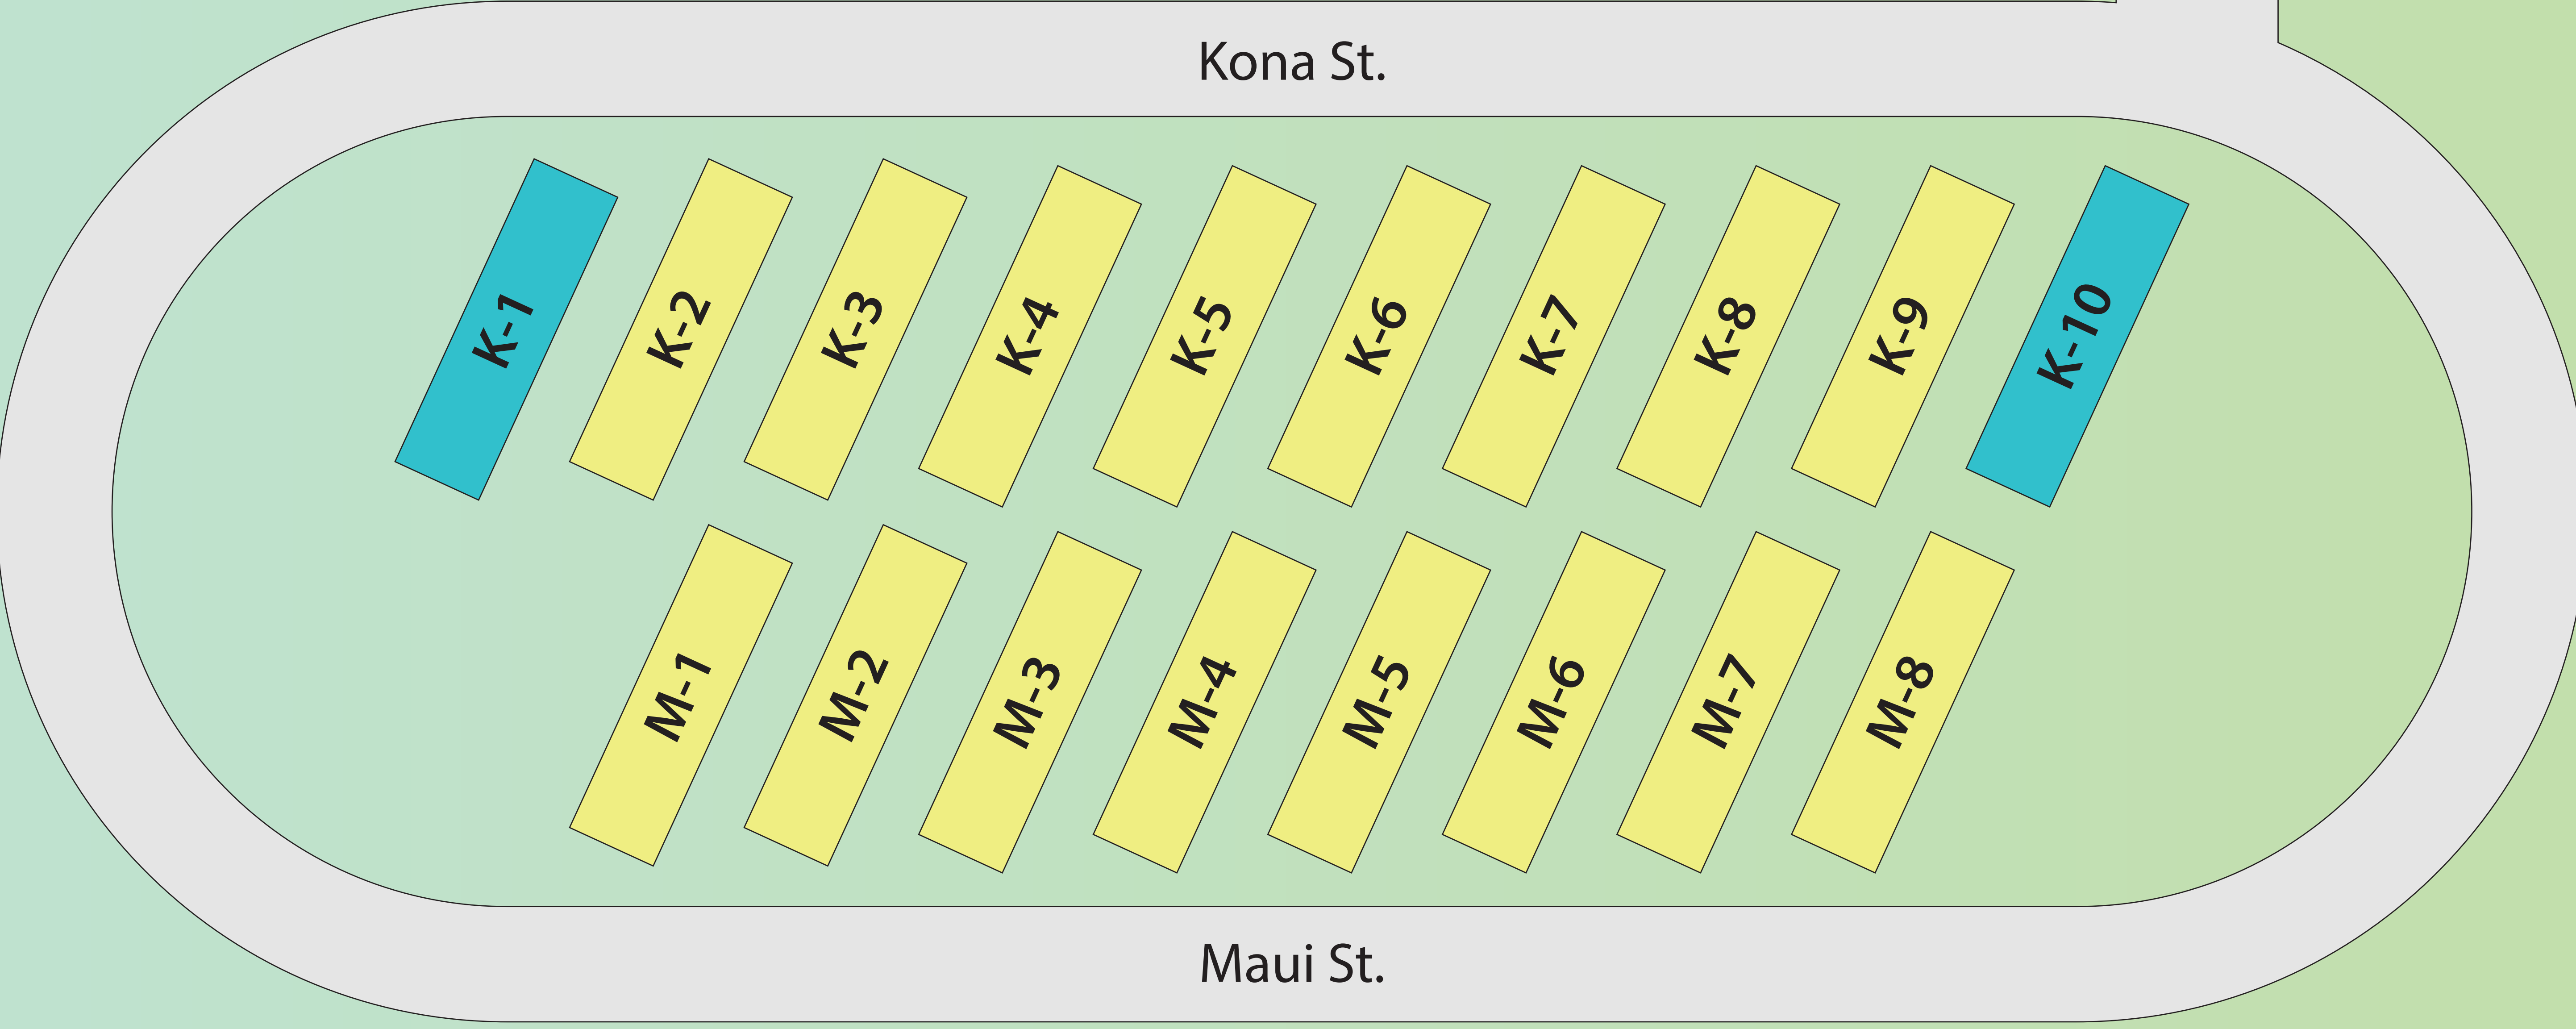

Fishing Pond

Common Area

Firepit 

Park 

Dog Park

Restrooms

Laundry Facility

Kona St.

Maui St.

z'Rey Dr

**LEGEND**

-  15'x55' Premium Spots
-  15'x50' Spots
-  15'x45' Spots

Trash

Overflow Parking

Nature Trail